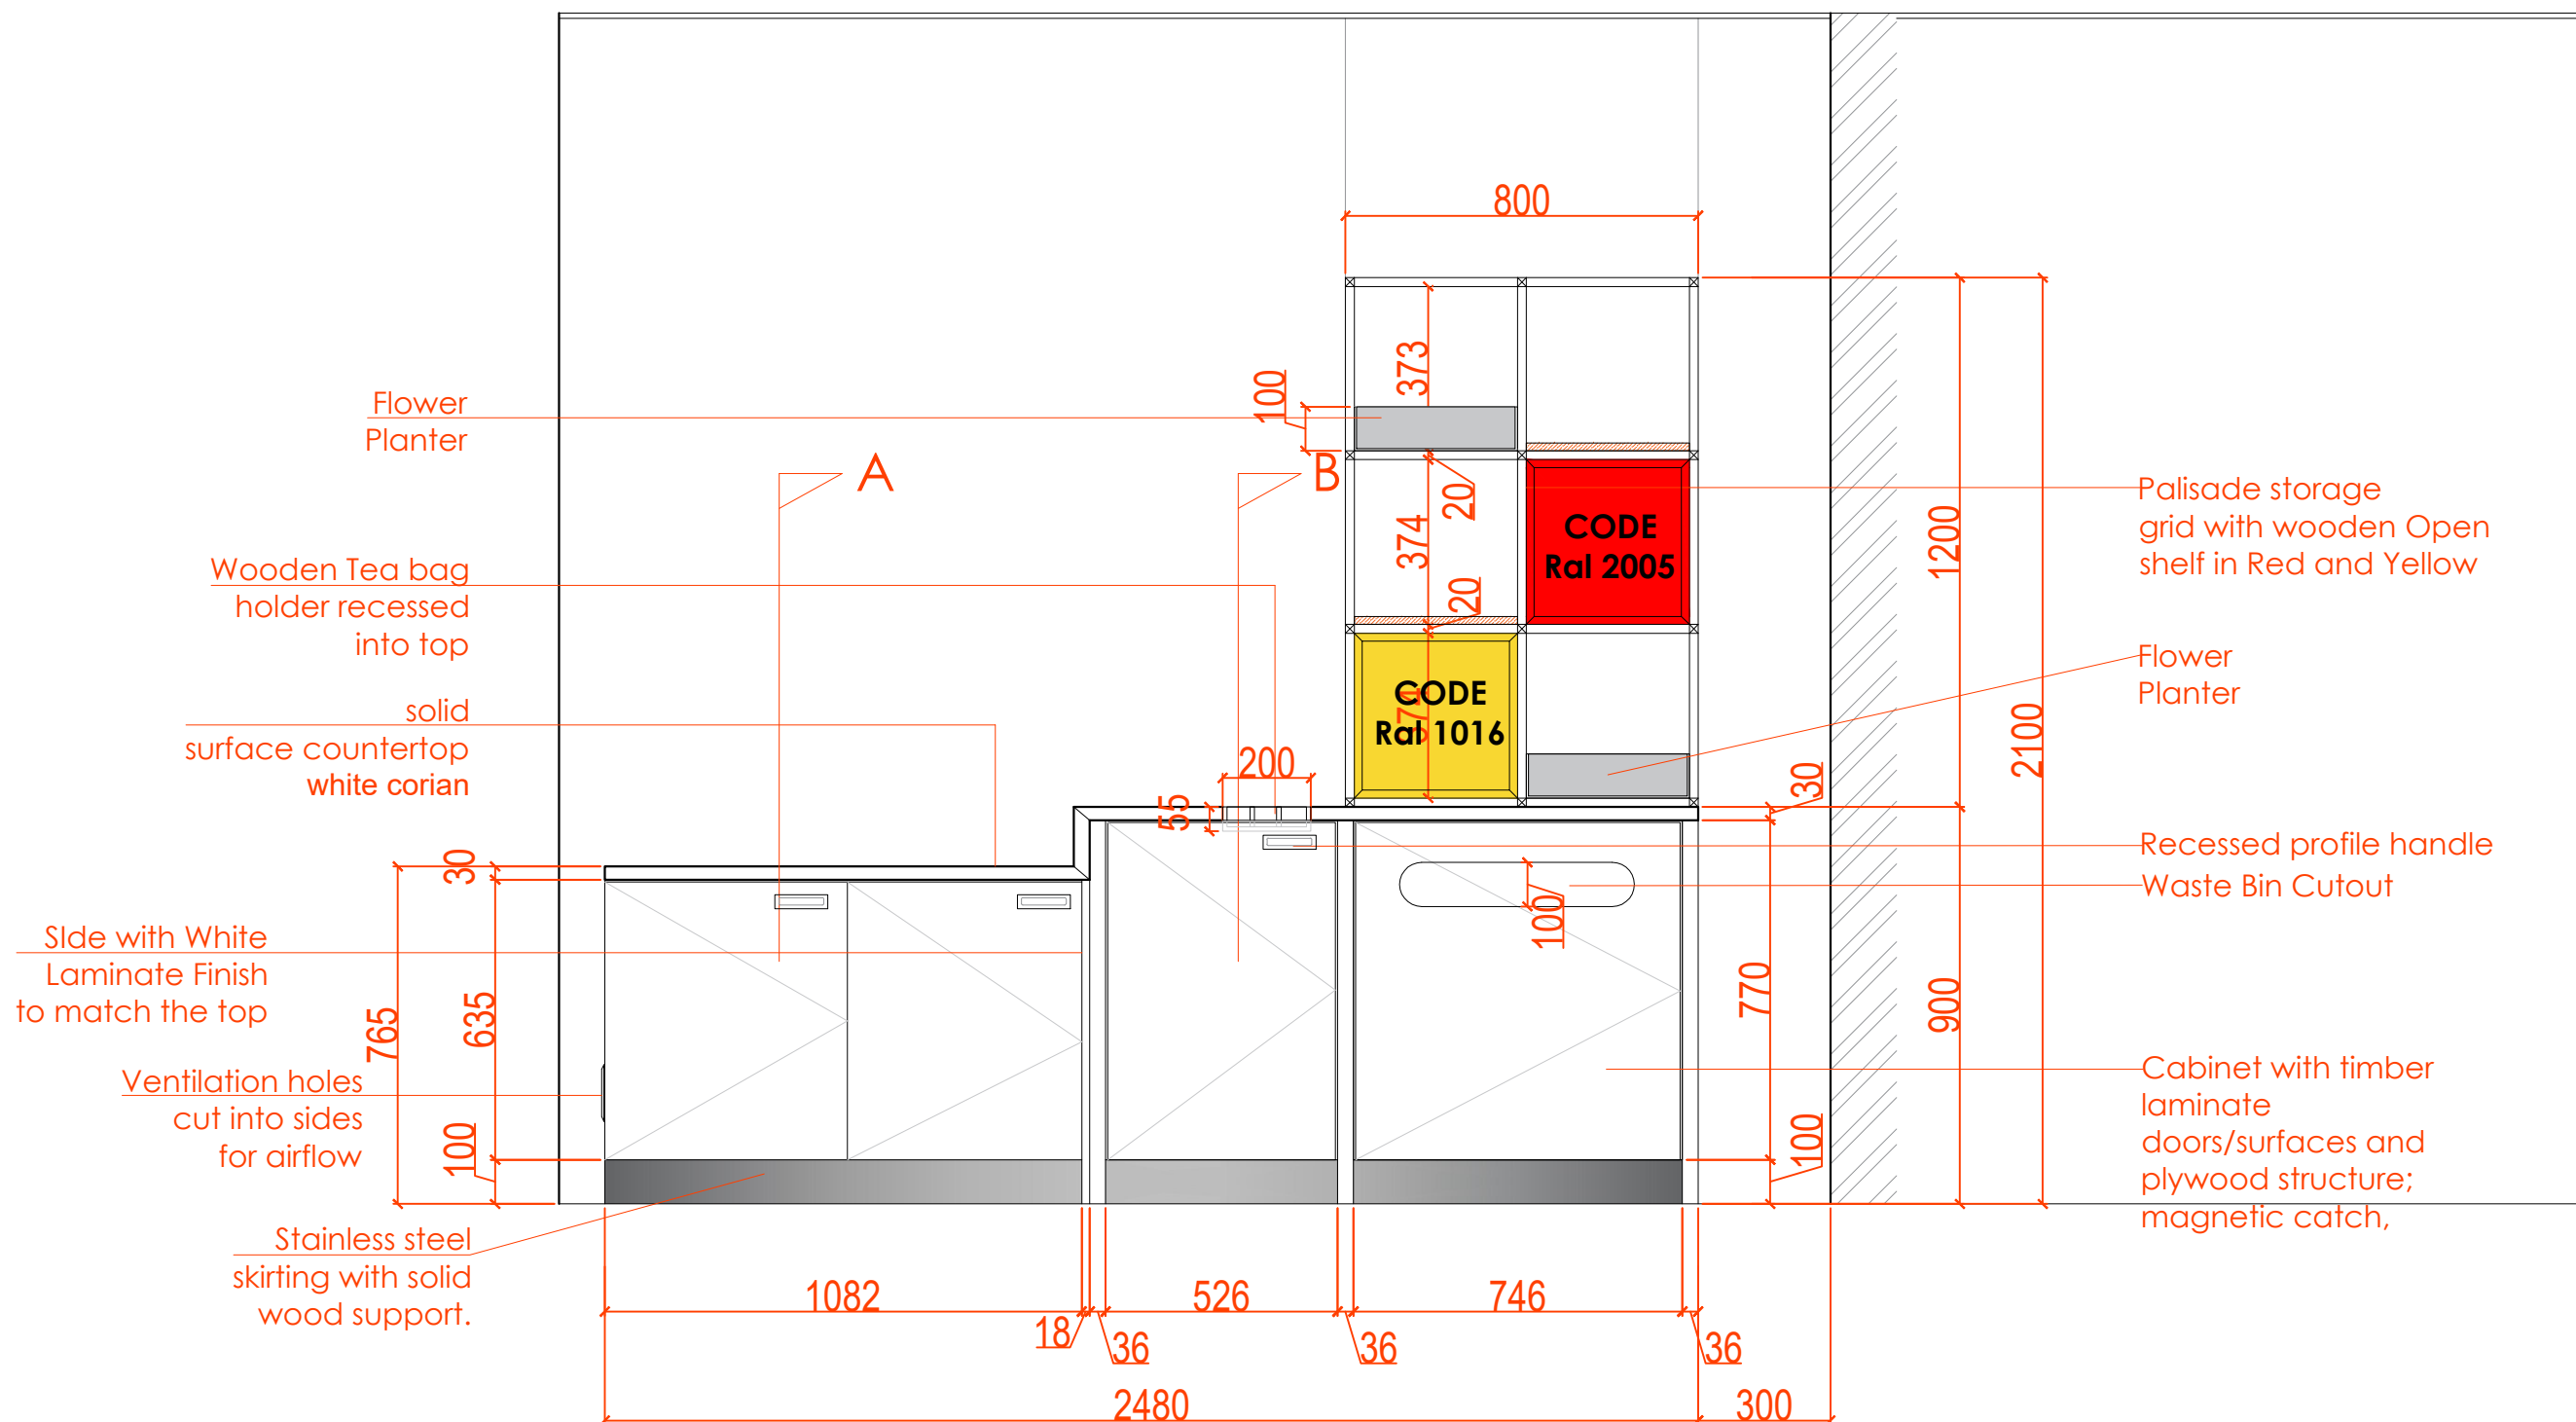

Reception Coffee Station (Ground Floor) (excluding Appliances)

Reception Coffee Station in base cabinet with ventilation holes cut to side & vinyl applied at work with white corian worktop, palisade storage grid in laminate finish (Swiss krono Moor Oak) with stainless steel skirting,

FOR APPROVAL

Project No. : ---
Scale : N/A
Drawn by : OBJ
Checked : OBJ
Cad File : CAD_FILE

Sheet title
Reception Coffee Station
Floor Plan ,Elevation and Side Details

Dwg No. WS-DS-SD-SH-003	No. SHEET 1
-----------------------------------	-----------------------

FOR APPROVAL

Project No. : --
Scale : N/A
Drawn by : OBJ
Checked : OBJ
Cad File : CAD_FILE

Sheet title
Reception Coffee Station
FRONT ELEV. WITH DOOR Details

Dwg No. WS-DS-SD-SH-003	No. SHEET 4
----------------------------	----------------

Reception Coffee Station
FRONT ELEV. WITH DOOR Details
FINISHING CODE SW287