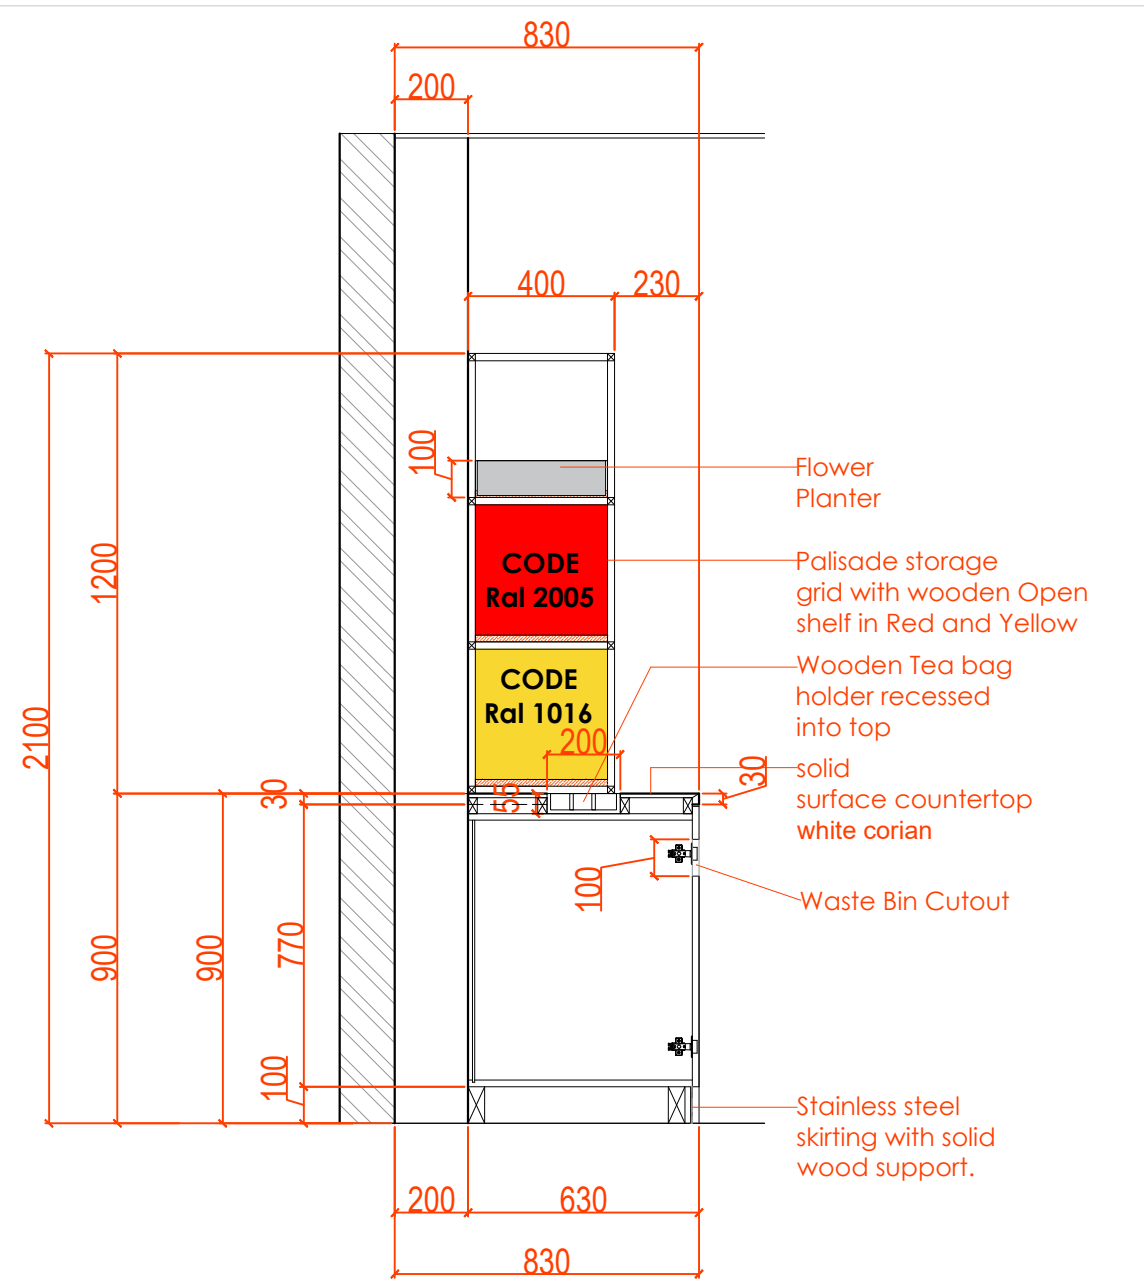

Reception Coffee Station (Ground Floor) (excluding Appliances)

Reception Coffee Station in base cabinet with ventilation holes cut to side & vinyl applied at work with white corian worktop, palisade storage grid in laminate finish (Swiss krono Moor Oak) with stainless steel skirting,

ITEM 3 ON THE LIST
QTY 1

Reception Coffee Station
FINISHING CODE SW287

Reception Coffee Station
SECTIONAL Details-A

Reception Coffee Station
SECTIONAL Details-B

www.wood-styles.com

Copyright of designs shown herein is retained by this office. Authority is required for any reproduction. © Copyright Wood-styles Ltd.