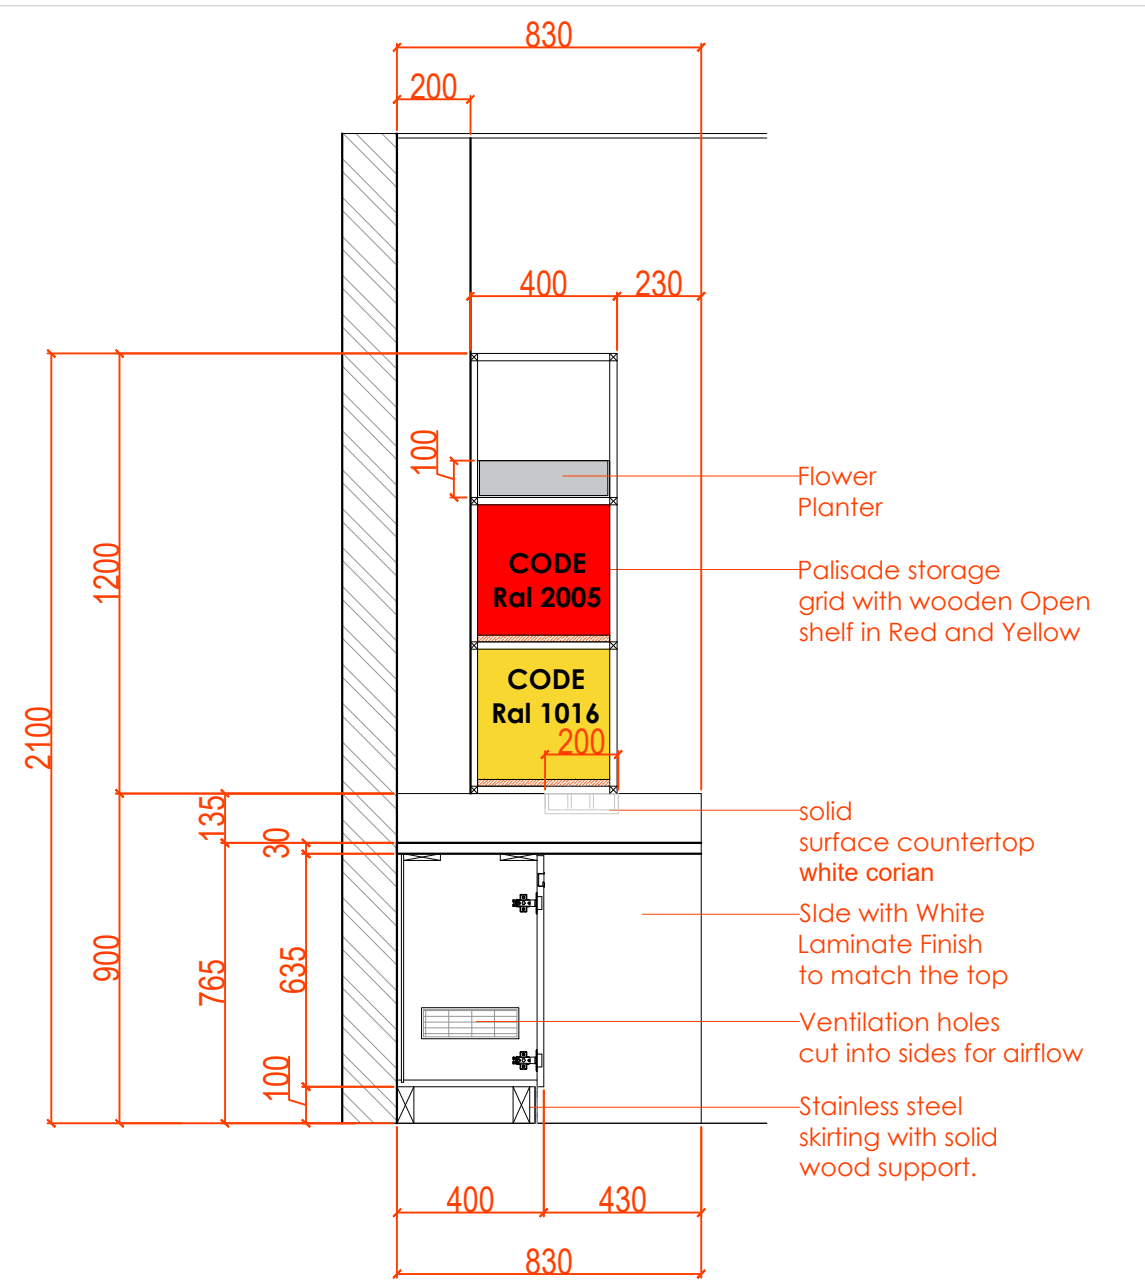

Reception Coffee Station (Ground Floor) (excluding Appliances)

Reception Coffee Station in base cabinet with ventilation holes cut to side & vinyl applied at work with white corian worktop, palisade storage grid in laminate finish (Swiss krono Moor Oak) with stainless steel skirting,

ITEM 3 ON THE LIST
QTY 1

Reception Coffee Station
FINISHING CODE SW287

Reception Coffee Station
SECTIONAL Details-A

Reception Coffee Station
SECTIONAL Details-B

www.wood-styles.com

Copyright of designs shown herein is retained by this office. Authority is required for any reproduction. © Copyright Wood-styles Ltd.