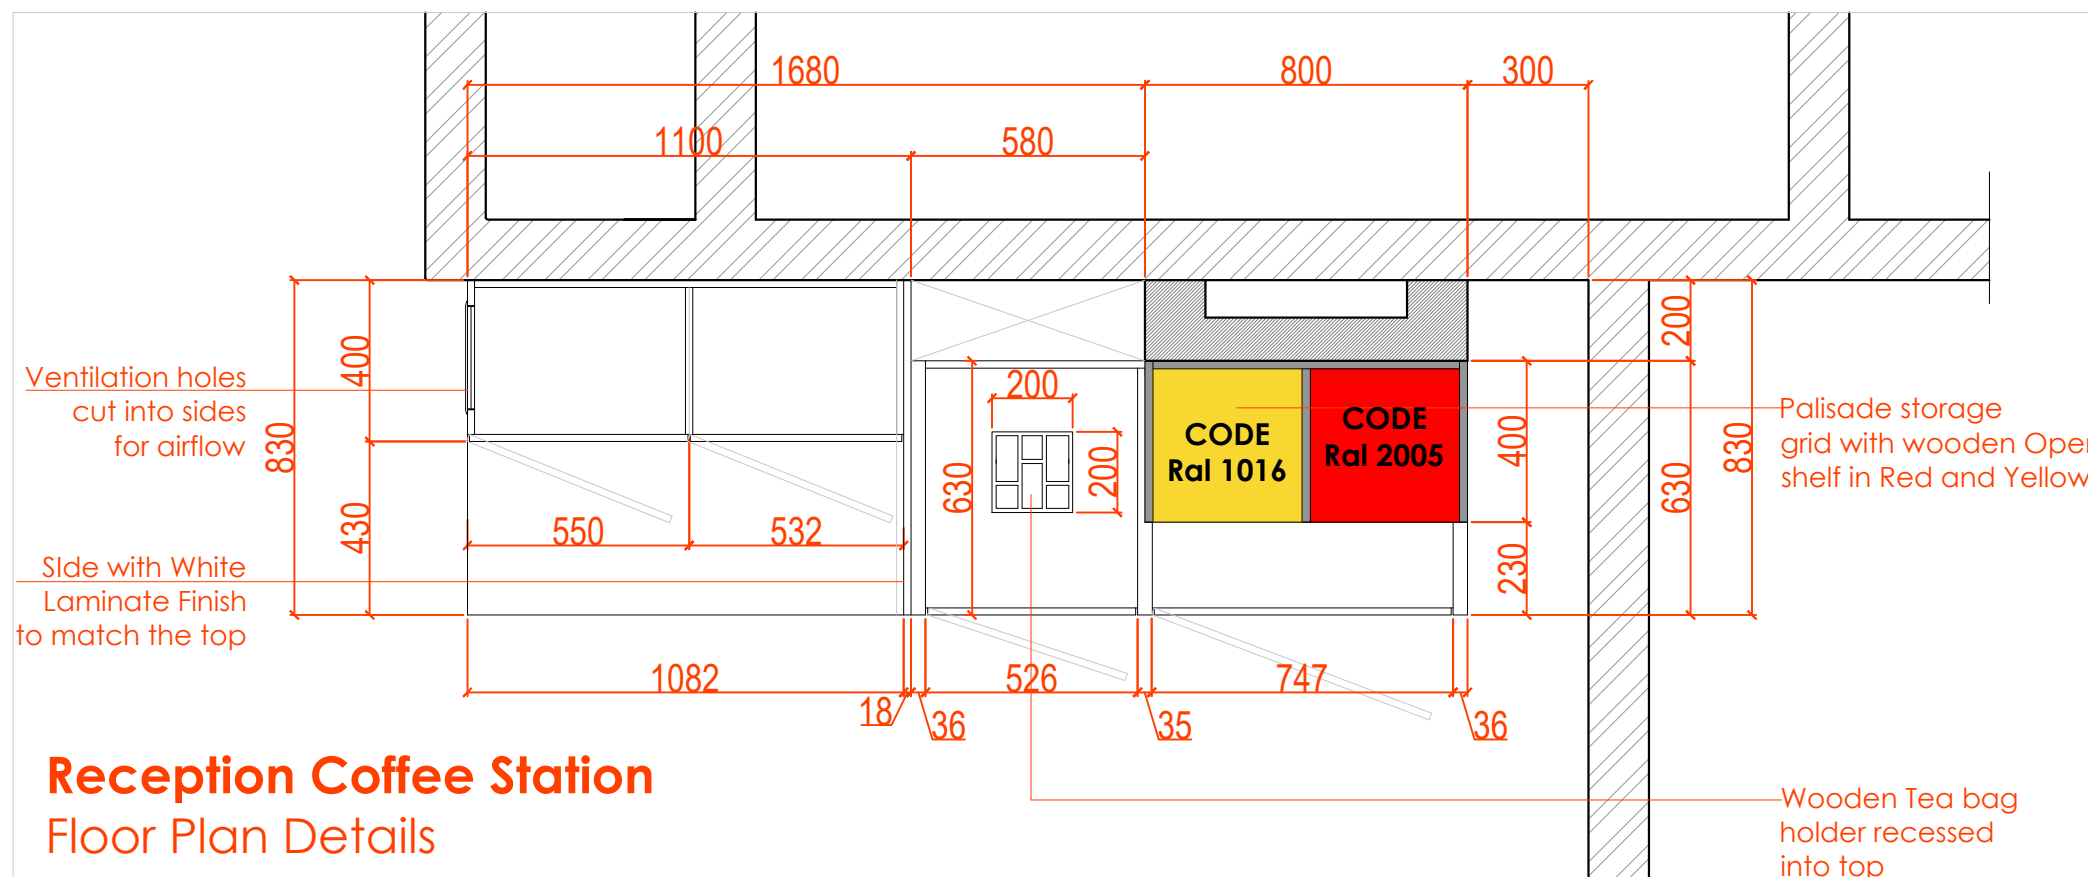

FOR APPROVAL

Project No. : ---
Scale : N/A
Drawn by : OBJ
Checked : OBJ
Cad File : CAD_FILE

Sheet title
Reception Coffee Station
Floor Plan ,Elevation and Side Details

Dwg No. WS-DS-SD-SH-003	No. SHEET 1