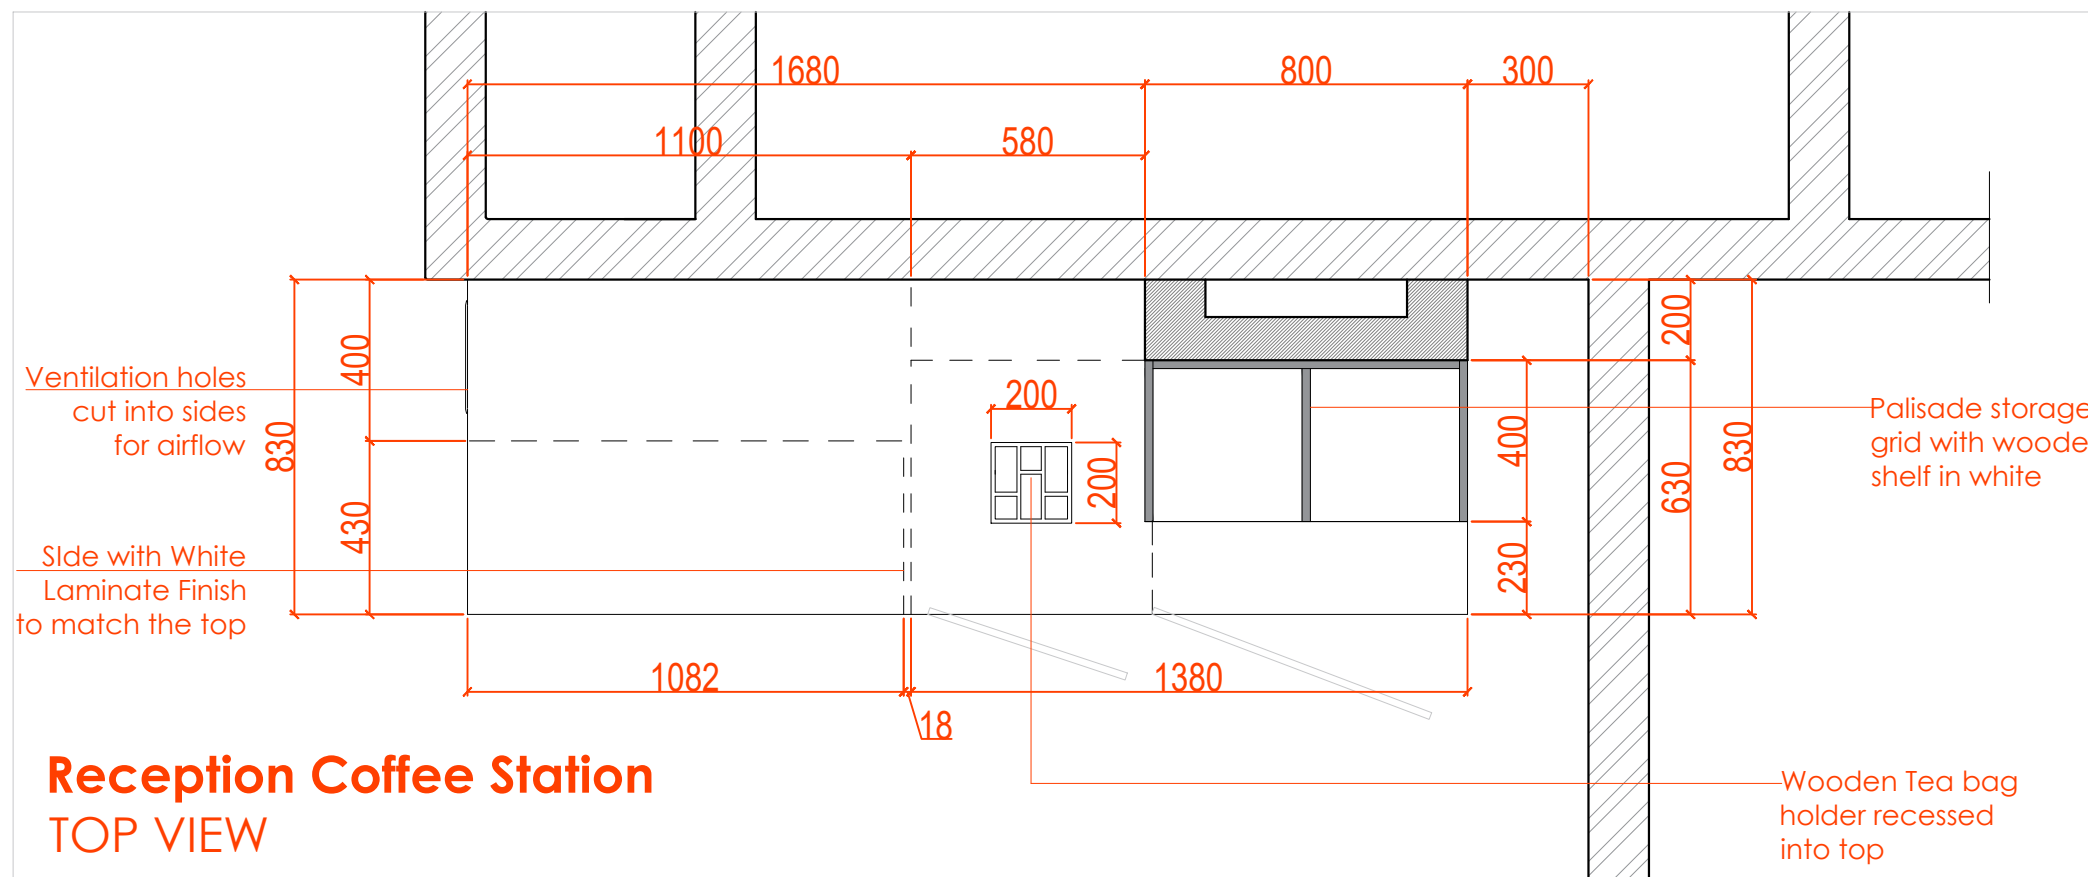

Reception Coffee Station (Ground Floor) (excluding Appliances)

Reception Coffee Station in base cabinet with ventilation holes cut to side & vinyl applied at work with white corian worktop, palisade storage grid in laminate finish (Swiss krono Moor Oak) with stainless steel skirting,

FOR APPROVAL

Project No. : ---
Scale : N/A
Drawn by : OBJ
Checked : OBJ
Cad File : CAD_FILE

Sheet title
Reception Coffee Station
Floor Plan ,Elevation and Side Details

Dwg No. WS-DS-SD-SH-003	No. SHEET 1
-----------------------------------	-----------------------